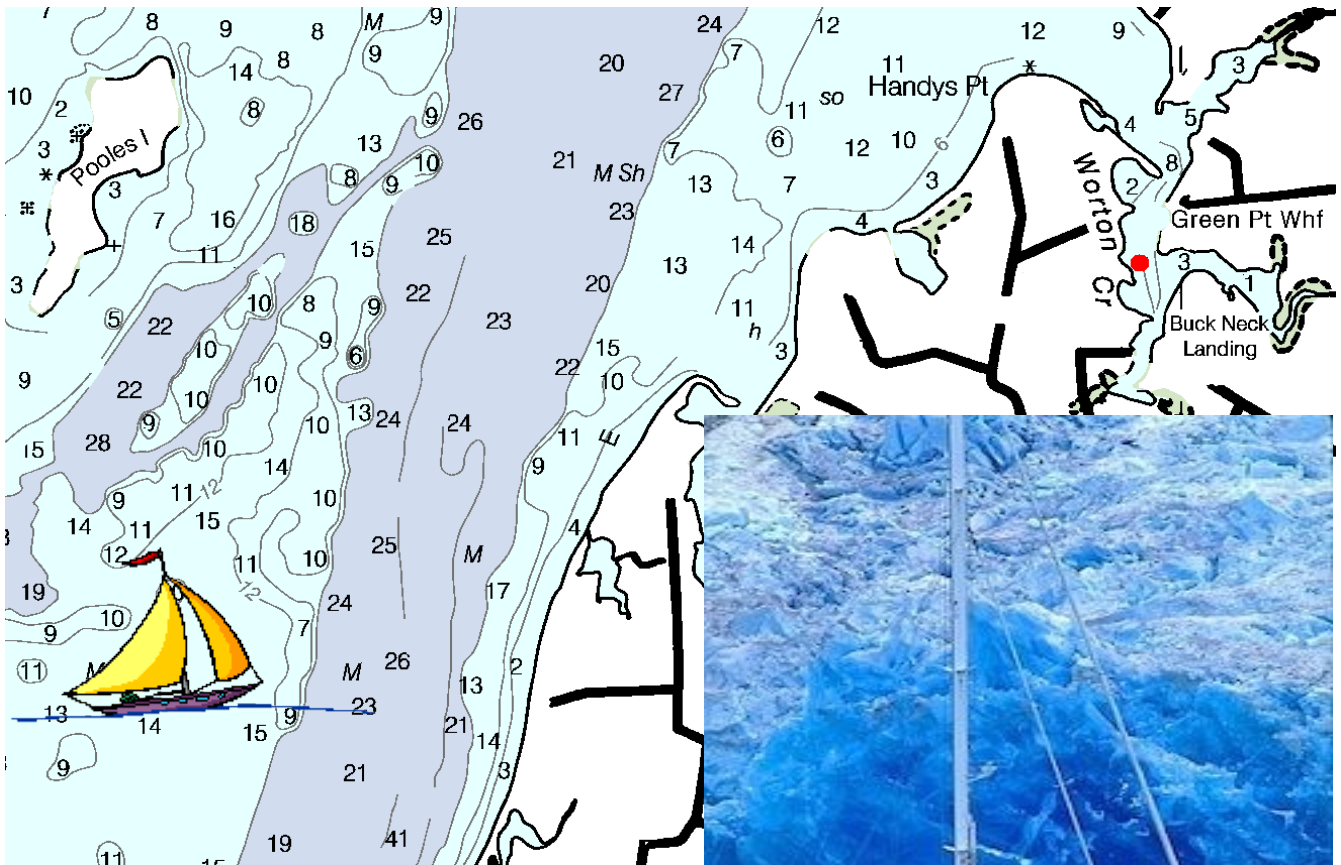

Splash Down Raft '08

Please join the crew of
Silent Running to kick off
the 2008 Sailing Season.

Contact Silent Running on VHF 78 to join the raft!

Where: Worton Creek

When: 4/5/2008 @ 1700

We are looking forward to seeing you there!